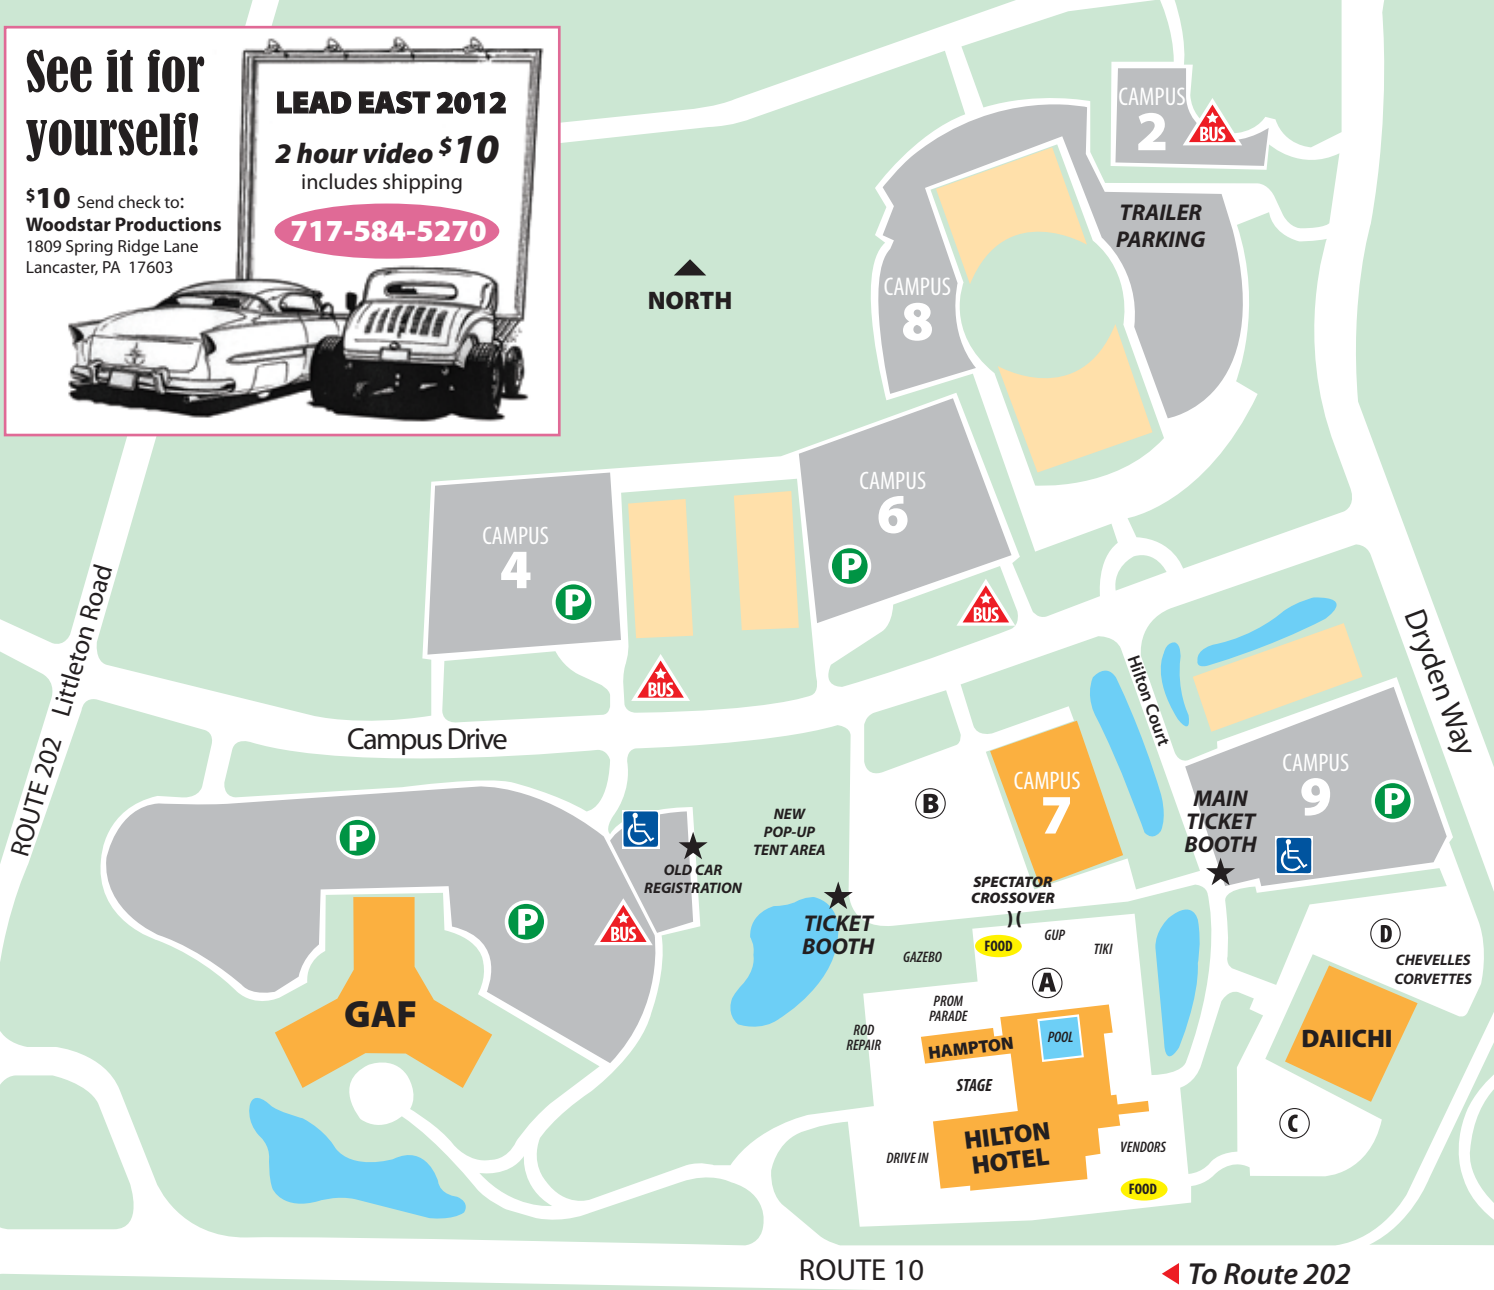

EVENT MAP

See it for yourself!

LEAD EAST 2012
 2 hour video \$10
 includes shipping

\$10 Send check to:
Woodstar Productions
 1809 Spring Ridge Lane
 Lancaster, PA 17603

717-584-5270

- Spectator Parking in Campus 4, 6, 9 and GAF lots
 - Shuttle Stops: Ride **FREE** Golf Cart Shuttle to and from Main ticket booth 9 AM to 11 PM Fri-Sun
 - Handicap Parking
 - ★ Ticket Booth
 - (A)(B)(C)(D) Old Car Parking
- Outdoor seating at Gazebo, Stage and both **Food** locations. Indoor seating in Lobby Atrium and by outdoor pool

To Hanover Marriott & Interstate 287 ▶