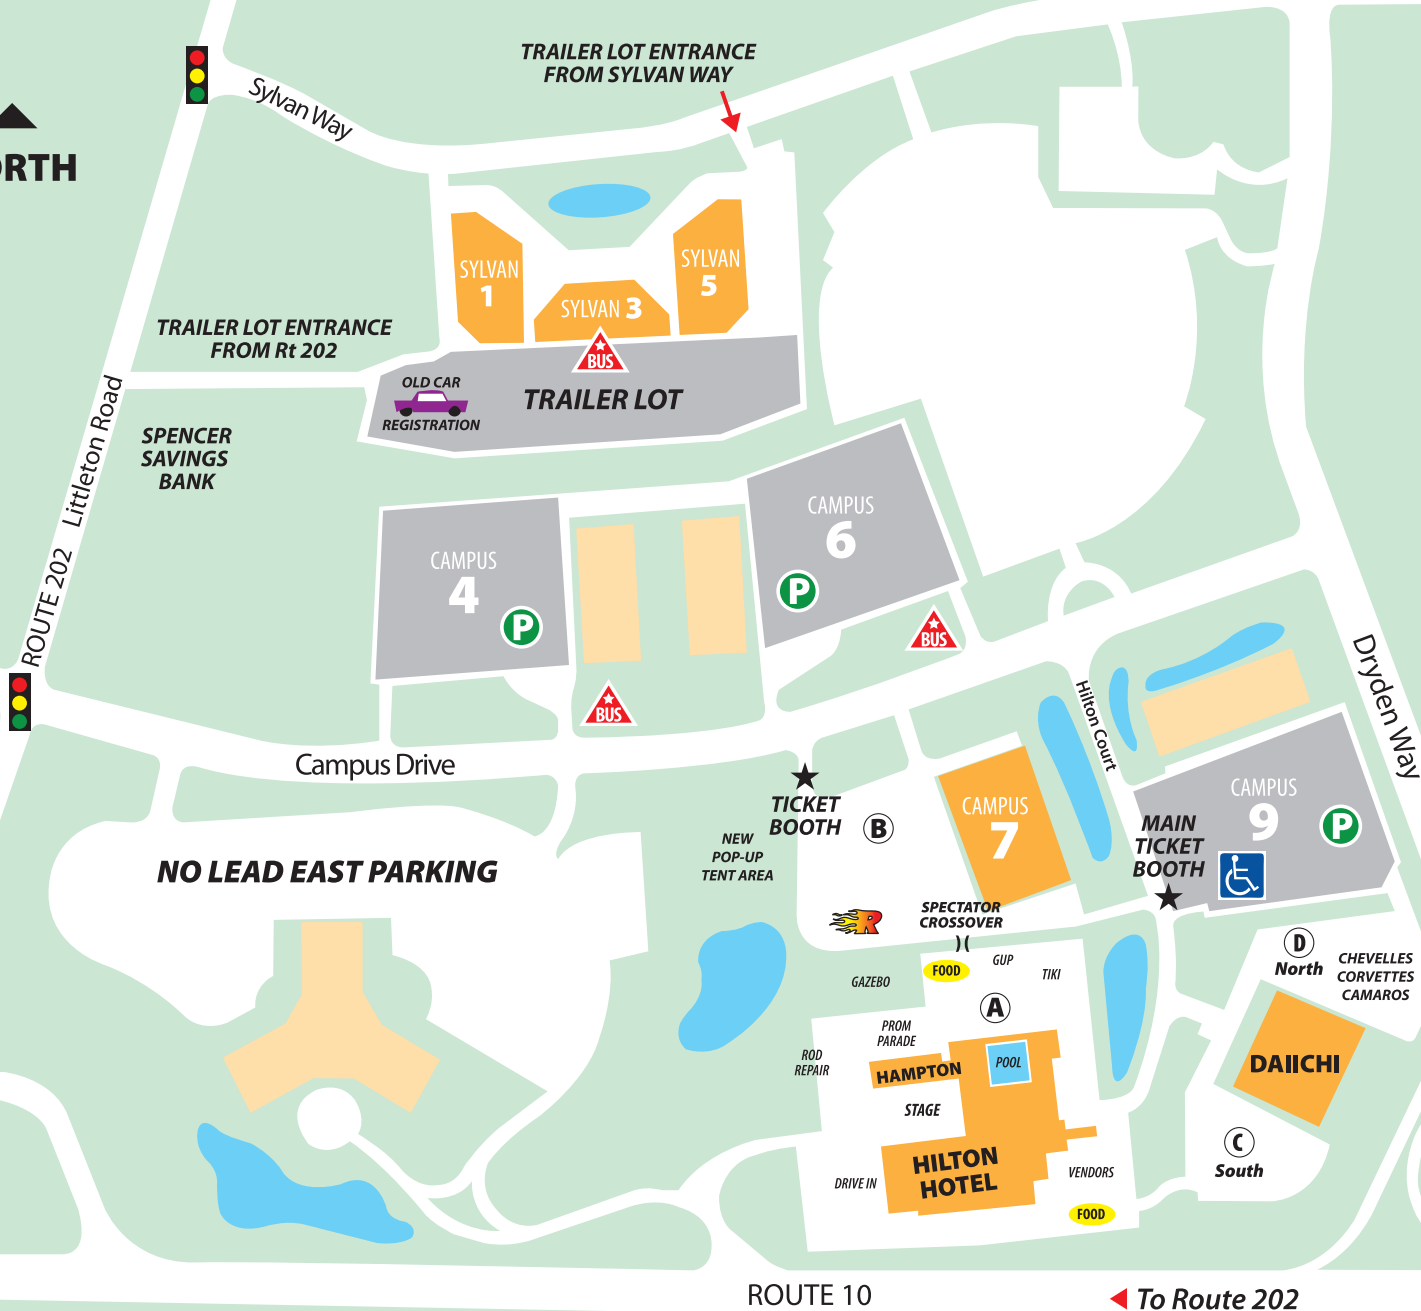

NORTH

- Spectator Parking in Campus 4, 6, 9 and GAF lots
 - Shuttle Stops: Ride **FREE** Shuttle to and from Main ticket booth 9 AM to 11 PM Fri-Sun
 - Handicap Parking
 - Ticket Booth
 - Old Car Registration
 - Old Car Parking
 - Unload Vintage Race Cars Here
- Outdoor seating at Gazebo, Stage and both **Food** locations. Indoor seating in Lobby Atrium and by outdoor pool

To Hanover Marriott & Interstate 287